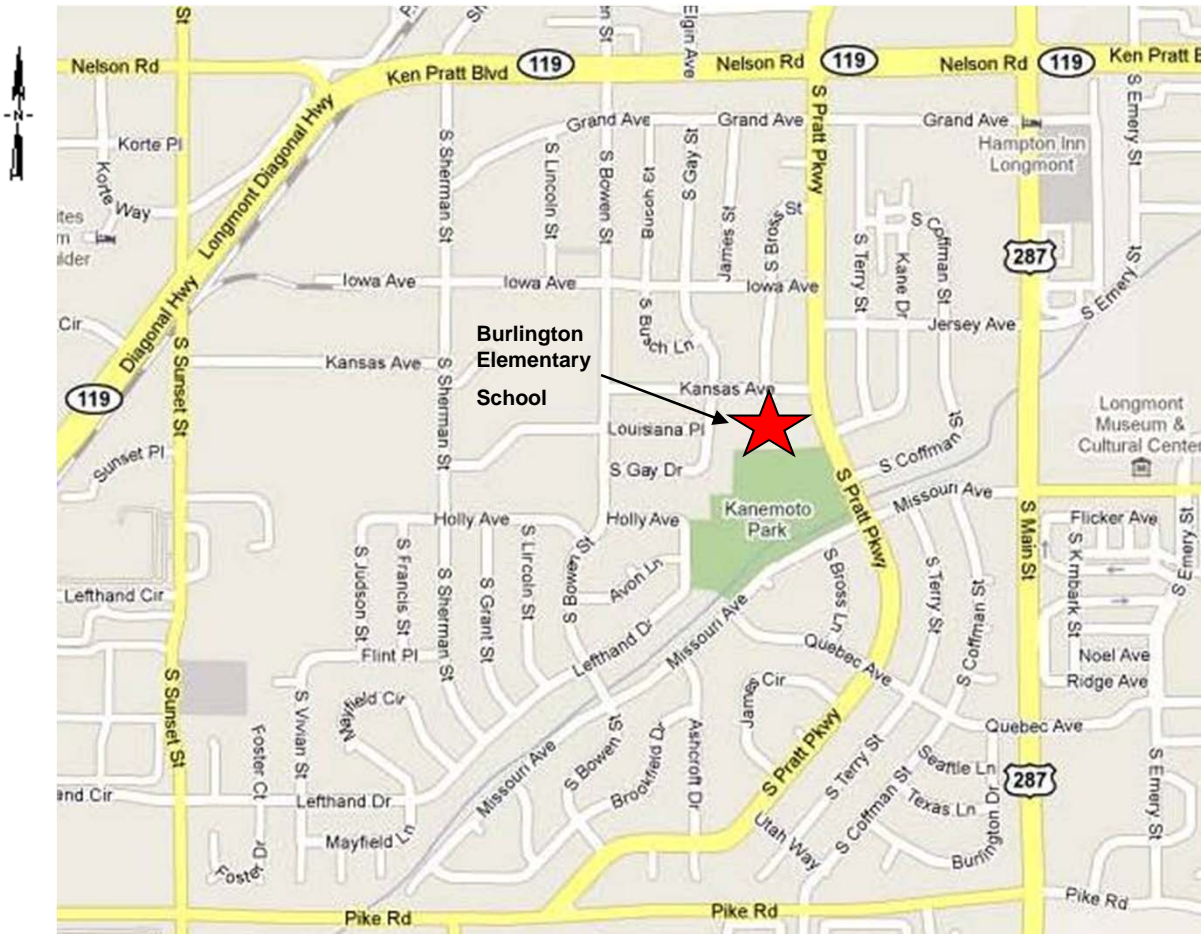

St. Vrain FC U4-U6 Micro Coed Game Field Location

Directions

- All games are played at Burlington Elementary School
- Burlington Elementary is on the south side of Longmont
- From Hwy. 119 (Ken Pratt Blvd.) approximately 0.2 mi. west of Main St., take South Pratt Parkway south approximately 0.4 mi.
- Burlington Elementary is on the west side of South Pratt Parkway, just south of Kansas Avenue
- Fields are on the south side of the school
- Park either in the lot on the west side of the school or in the lot south of the school along South Pratt Parkway

St. Vrain FC U4-U6 Micro Coed Game Field Layout